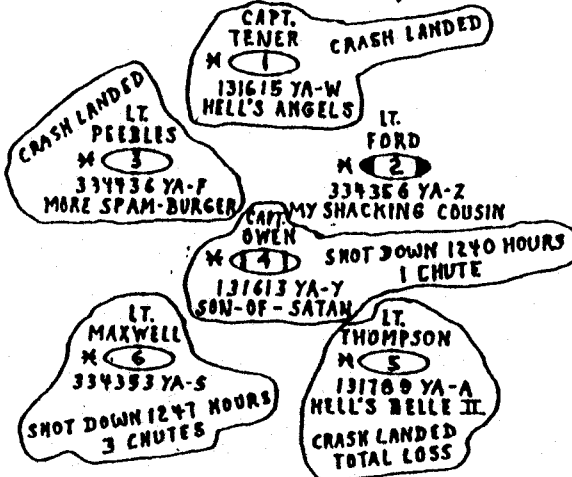

386th BOMB GROUP MISSION No. 294

DATE: NOV. 18 1944 - SATURDAY
 TARGET: STORAGE DUMP
 LOCATION: ST. WENDEL, GERMANY
 BOMB LOAD: 16 x 250 LB.
 BOMB RUN: 240° HEADING
 RAID RESULTS: POOR TO GOOD
 No. OF AIRCRAFT: 18
 BATTLE DAMAGE: * 13

BOX No. I
 LEAD FLIGHT 11,500

CLOUD COVER: $\frac{3}{10}$ to $\frac{5}{10}$ 14,000 FT.
 VISIBILITY: 6 MILES IN HAZE
 TEMPERATURE: -3 C.
 WIND: 270° @ 40 MPH
 ALTITUDE: NOTED FT.
 AIR SPEED: 180 MPH
 K-20 CAMERA 
 K-21 CAMERA 

SQDN LETTERS

552nd - RG
 553rd - AN
 554th - RU
 555th - YA

386th BOMB GROUP MISSION No. 294

DATE: NOV. 18 1944 - SATURDAY
 TARGET: STORAGE DUMP
 LOCATION: ST. WENDEL, GERMANY
 BOMB LOAD: 16 x 250 LB.
 BOMB RUN: 240° HEADING
 RAID RESULTS: POOR
 No. OF AIRCRAFT: 18
 BATTLE DAMAGE: * 12

HIGH FLIGHT 10,750

SHOT DOWN 1257 HOURS, 7 CHUTES
 CAPT. R.T. HARRIS (1) 131576 AN-Z, DIMAH NIGHT
 LT. ARCHBALD (3) 131583 AN-X, LA GOLONDRINA
 CAPT. BROCKHOUSE (2) 131610 AN-P, HARD LUCK
 CAPT. Mc DANIEL (4) 131877 RU-V, BAR FLY
 LT. LEE (6) 296048 RU-C
 LT. HORN (5) 118284 RU-M, TEXAS TARANTULA